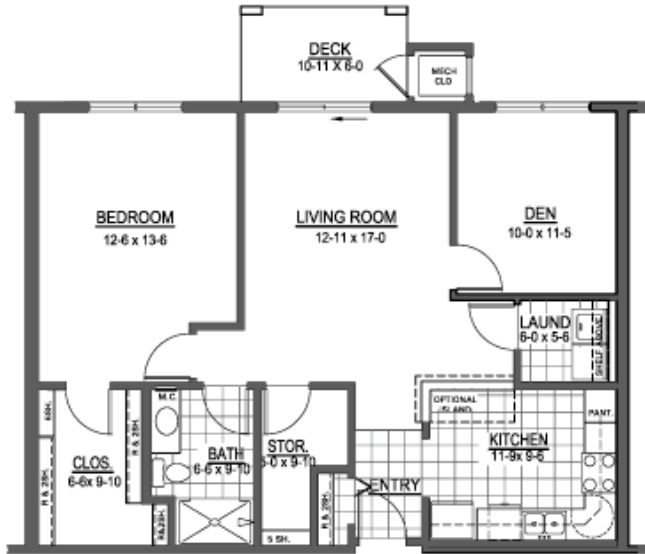

Unit A 1 Bedroom, 1 Bath - 871 Sq. Ft.

SCALE 1/8"=1'-0"

Unit B 2 Bedroom, 2 Bath - 1298 Sq. Ft.

SCALE 1/8"=1'-0"

Unit D 2 Bedroom, 2 Bath - 1244 Sq. Ft.
SCALE 1/8"=1'-0"

Unit E 2 Bedroom, 1 Bath - 1049 Sq. Ft.

SCALE 1/8"=1'-0"

Unit F 2 Bedroom, 2 Bath - 1413 Sq. Ft.

SCALE 1/8"=1'-0"

Unit G 1 Bedroom / Den, 1 Bath - 1049 Sq. Ft.

SCALE 1/8"=1'-0"

Unit H 2 Bedroom, 2 Bath - 1354 Sq. Ft.

SCALE 1/8"=1'-0"

Unit K 2 Bedroom, 2 Bath - 1391 Sq. Ft.

SCALE 1/8"=1'-0"