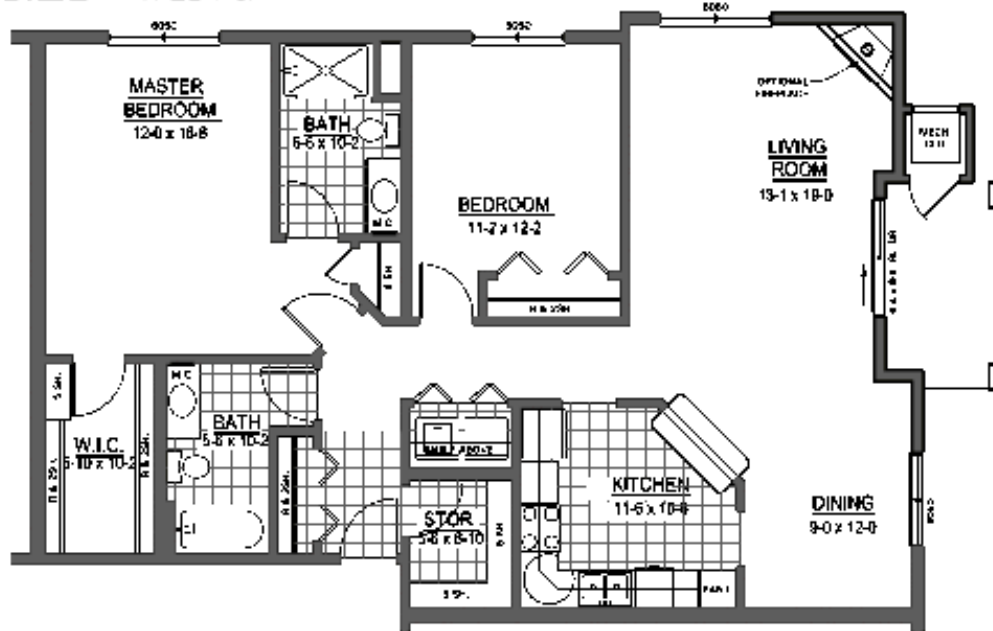

Unit A 1 Bedroom, 1 Bath - 871 Sq. Ft.

SCALE 1/8"=1'-0"

Unit B 2 Bedroom, 2 Bath - 1298 Sq. Ft.

SCALE 1/8"=1'-0"

Unit D 2 Bedroom, 2 Bath - 1244 Sq. Ft.
SCALE 1/8"=1'-0"

Unit E 2 Bedroom, 1 Bath - 1049 Sq. Ft.

SCALE 1/8"=1'-0"

Unit F 2 Bedroom, 2 Bath - 1413 Sq. Ft.

SCALE 1/8"=1'-0"

Unit G 1 Bedroom / Den, 1 Bath - 1049 Sq. Ft.

SCALE 1/8"=1'-0"

Unit H 2 Bedroom, 2 Bath - 1354 Sq. Ft.

SCALE 1/8"=1'-0"

Unit K 2 Bedroom, 2 Bath - 1391 Sq. Ft.

SCALE 1/8"=1'-0"