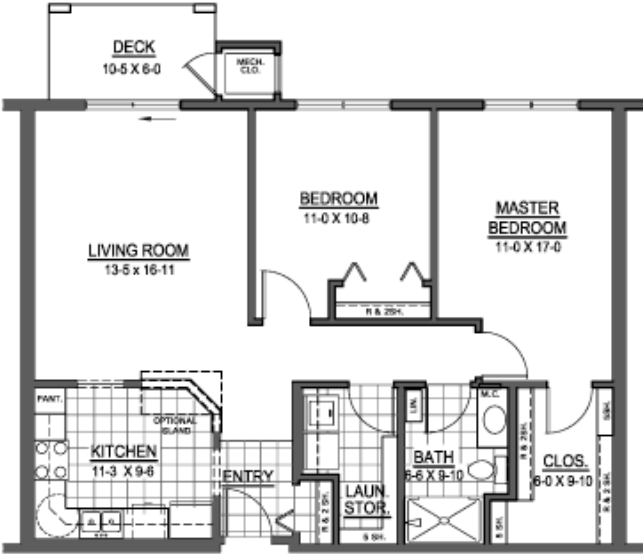

Unit A 1 Bedroom, 1 Bath - 871 Sq. Ft.

SCALE 1/8"=1'-0"

Unit B 2 Bedroom, 2 Bath - 1298 Sq. Ft.

SCALE 1/8"=1'-0"

Unit D 2 Bedroom, 2 Bath - 1244 Sq. Ft.
SCALE 1/8"=1'-0"

Unit E 2 Bedroom, 1 Bath - 1049 Sq. Ft.

SCALE 1/8"=1'-0"

Unit F 2 Bedroom, 2 Bath - 1413 Sq. Ft.

SCALE 1/8"=1'-0"

Unit G 1 Bedroom / Den, 1 Bath - 1049 Sq. Ft.

SCALE 1/8"=1'-0"

Unit H 2 Bedroom, 2 Bath - 1354 Sq. Ft.

SCALE 1/8"=1'-0"

Unit K 2 Bedroom, 2 Bath - 1391 Sq. Ft.

SCALE 1/8"=1'-0"