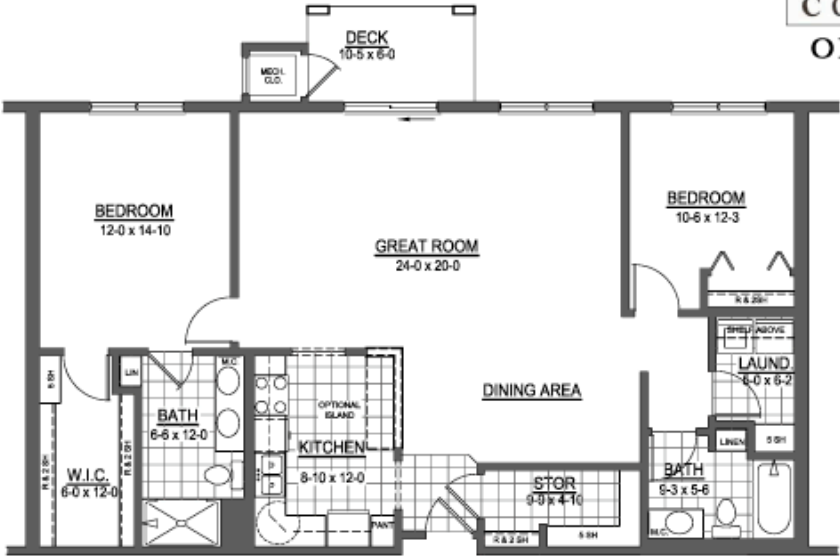

Unit A 1 Bedroom, 1 Bath - 871 Sq. Ft.

SCALE 1/8"=1'-0"

Unit B 2 Bedroom, 2 Bath - 1298 Sq. Ft.

SCALE 1/8"=1'-0"

Unit D 2 Bedroom, 2 Bath - 1244 Sq. Ft.
SCALE 1/8"=1'-0"

Unit E 2 Bedroom, 1 Bath - 1049 Sq. Ft.

SCALE 1/8"=1'-0"

Unit F 2 Bedroom, 2 Bath - 1413 Sq. Ft.

SCALE 1/8"=1'-0"

Unit G 1 Bedroom / Den, 1 Bath - 1049 Sq. Ft.

SCALE 1/8"=1'-0"

Unit H 2 Bedroom, 2 Bath - 1354 Sq. Ft.

SCALE 1/8"=1'-0"

Unit K 2 Bedroom, 2 Bath - 1391 Sq. Ft.

SCALE 1/8"=1'-0"