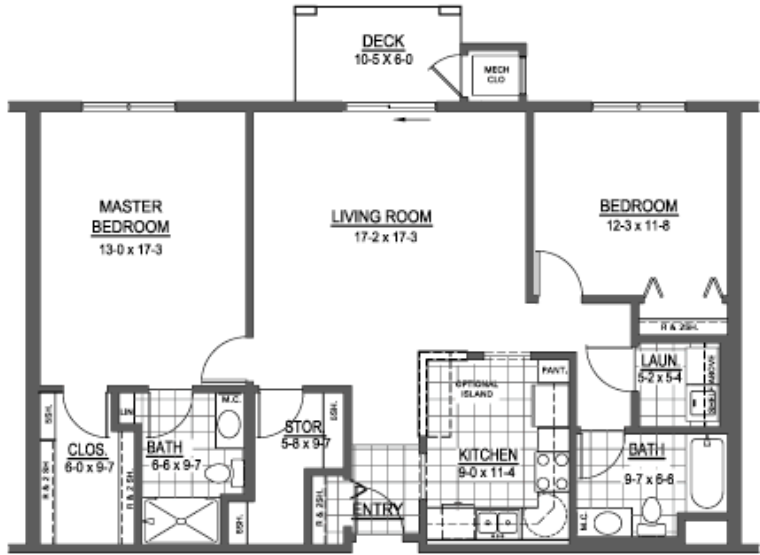

Unit A 1 Bedroom, 1 Bath - 871 Sq. Ft.

SCALE 1/8"=1'-0"

Unit B 2 Bedroom, 2 Bath - 1298 Sq. Ft.

SCALE 1/8"=1'-0"

Unit D 2 Bedroom, 2 Bath - 1244 Sq. Ft.
SCALE 1/8"=1'-0"

Unit E 2 Bedroom, 1 Bath - 1049 Sq. Ft.

SCALE 1/8"=1'-0"

Unit F 2 Bedroom, 2 Bath - 1413 Sq. Ft.

SCALE 1/8"=1'-0"

Unit G 1 Bedroom / Den, 1 Bath - 1049 Sq. Ft.

SCALE 1/8"=1'-0"

Unit H 2 Bedroom, 2 Bath - 1354 Sq. Ft.

SCALE 1/8"=1'-0"

Unit K 2 Bedroom, 2 Bath - 1391 Sq. Ft.

SCALE 1/8"=1'-0"