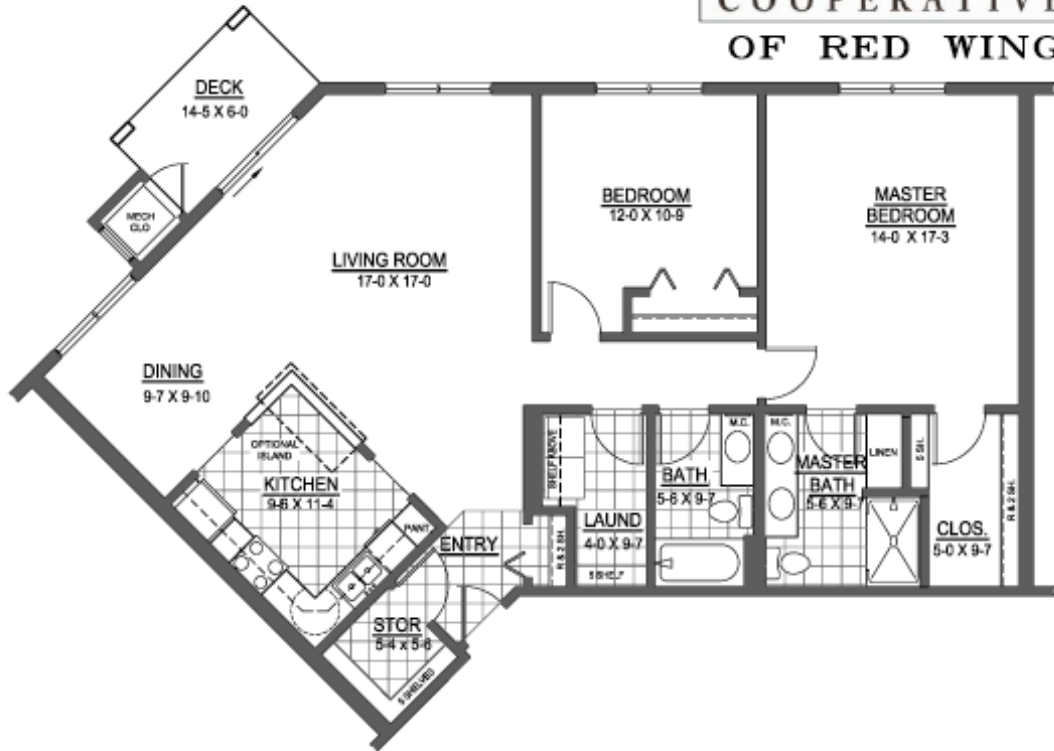

Unit A 1 Bedroom, 1 Bath - 871 Sq. Ft.

SCALE 1/8"=1'-0"

Unit B 2 Bedroom, 2 Bath - 1298 Sq. Ft.

SCALE 1/8"=1'-0"

Unit D 2 Bedroom, 2 Bath - 1244 Sq. Ft.
SCALE 1/8"=1'-0"

Unit E 2 Bedroom, 1 Bath - 1049 Sq. Ft.

SCALE 1/8"=1'-0"

Unit F 2 Bedroom, 2 Bath - 1413 Sq. Ft.

SCALE 1/8"=1'-0"

Unit G 1 Bedroom / Den, 1 Bath - 1049 Sq. Ft.

SCALE 1/8"=1'-0"

Unit H 2 Bedroom, 2 Bath - 1354 Sq. Ft.

SCALE 1/8"=1'-0"

Unit K 2 Bedroom, 2 Bath - 1391 Sq. Ft.

SCALE 1/8"=1'-0"